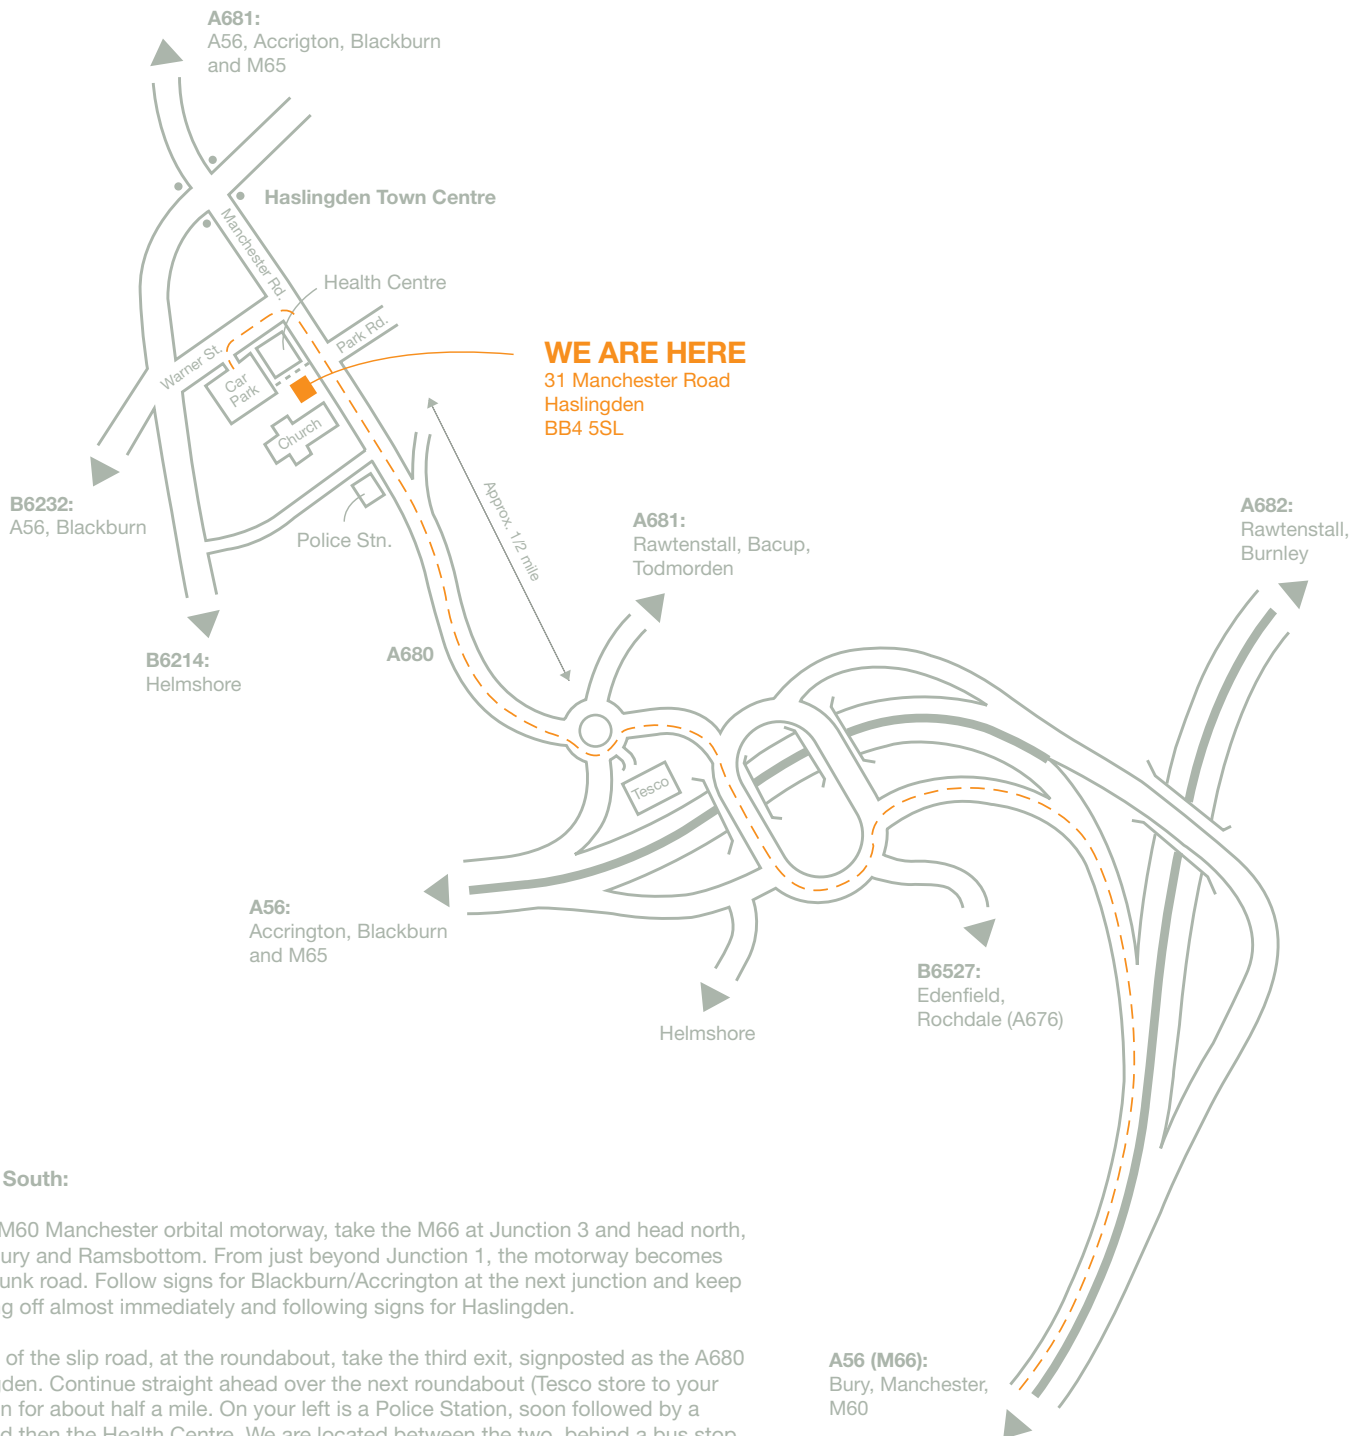

## HOW TO FIND US...

### From the South:

From the M60 Manchester orbital motorway, take the M66 at Junction 3 and head north, passing Bury and Ramsbottom. From just beyond Junction 1, the motorway becomes the A56 trunk road. Follow signs for Blackburn/Accrington at the next junction and keep left, turning off almost immediately and following signs for Haslingden.

At the top of the slip road, at the roundabout, take the third exit, signposted as the A680 to Haslingden. Continue straight ahead over the next roundabout (Tesco store to your left) and on for about half a mile. On your left is a Police Station, soon followed by a church and then the Health Centre. We are located between the two, behind a bus stop.

To park, turn left past the Health Centre and then left again, into the car park. A gate to the right hand side of the rear of the Health Centre will take you through to the side of our building. Alternatively, turn right opposite the bus stop onto Park Road where street parking is usually available.